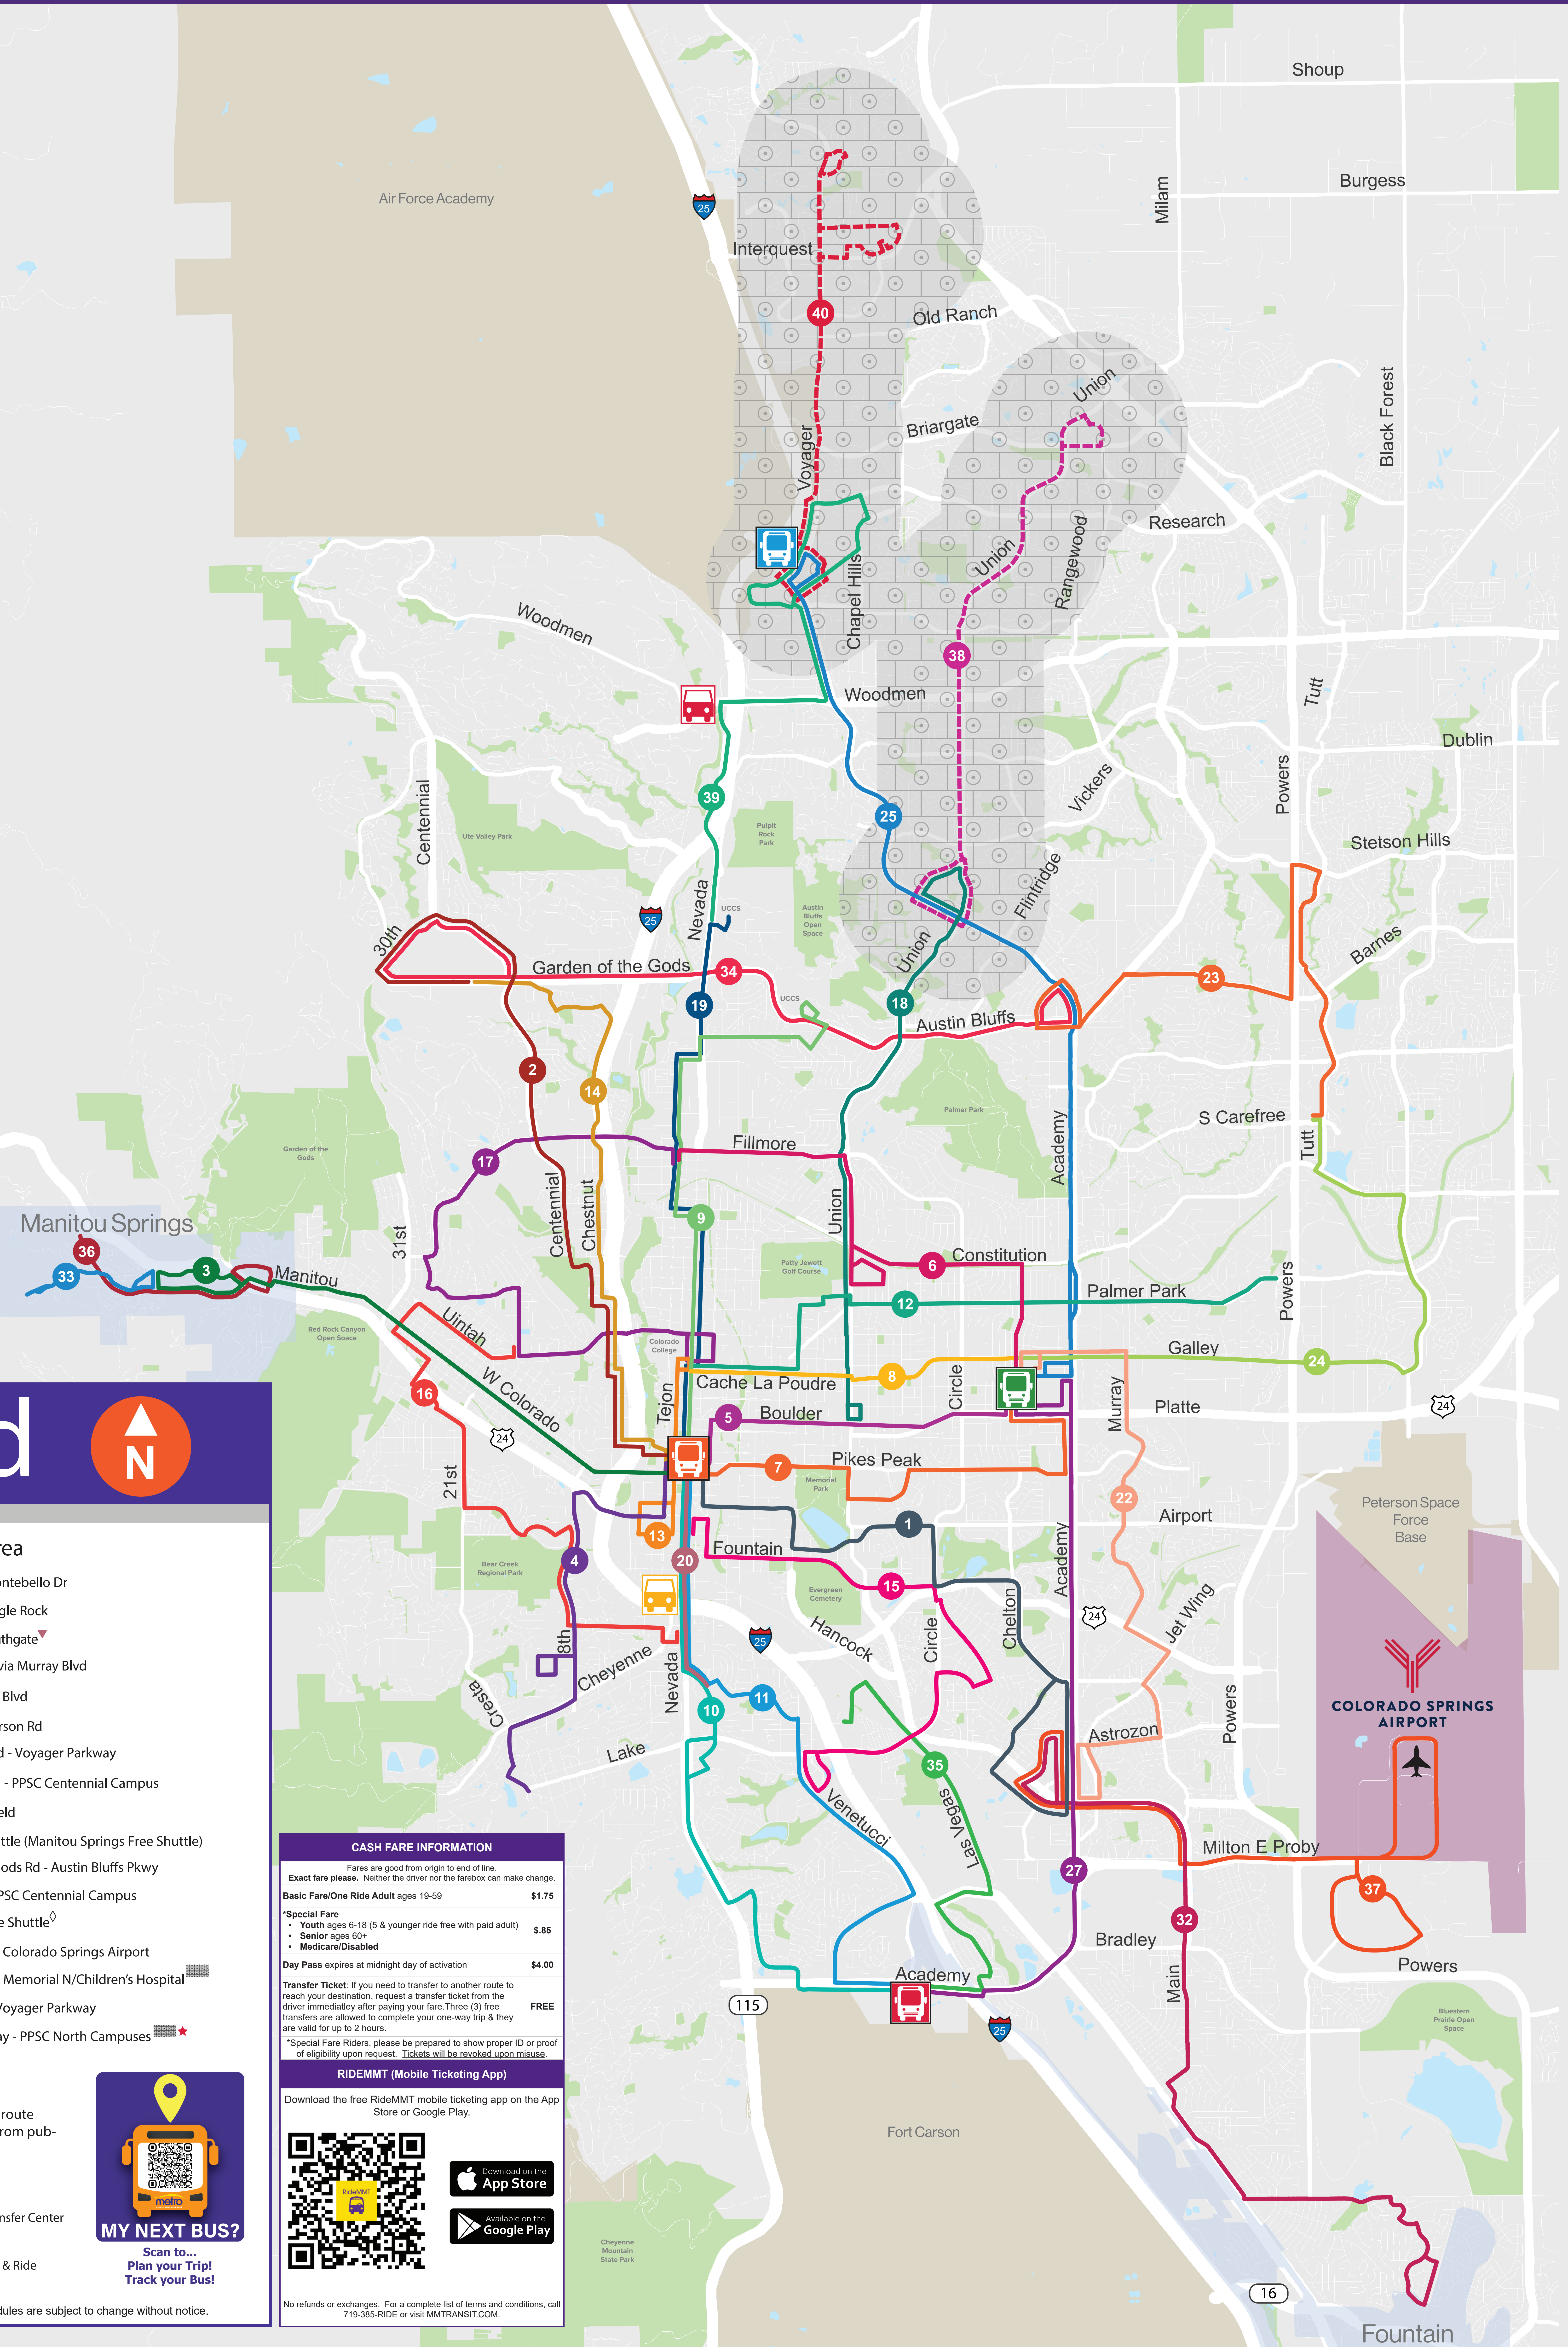

Please contact us for questions or concerns.

719-385-RIDE (7433)

MMTRANSIT.COM