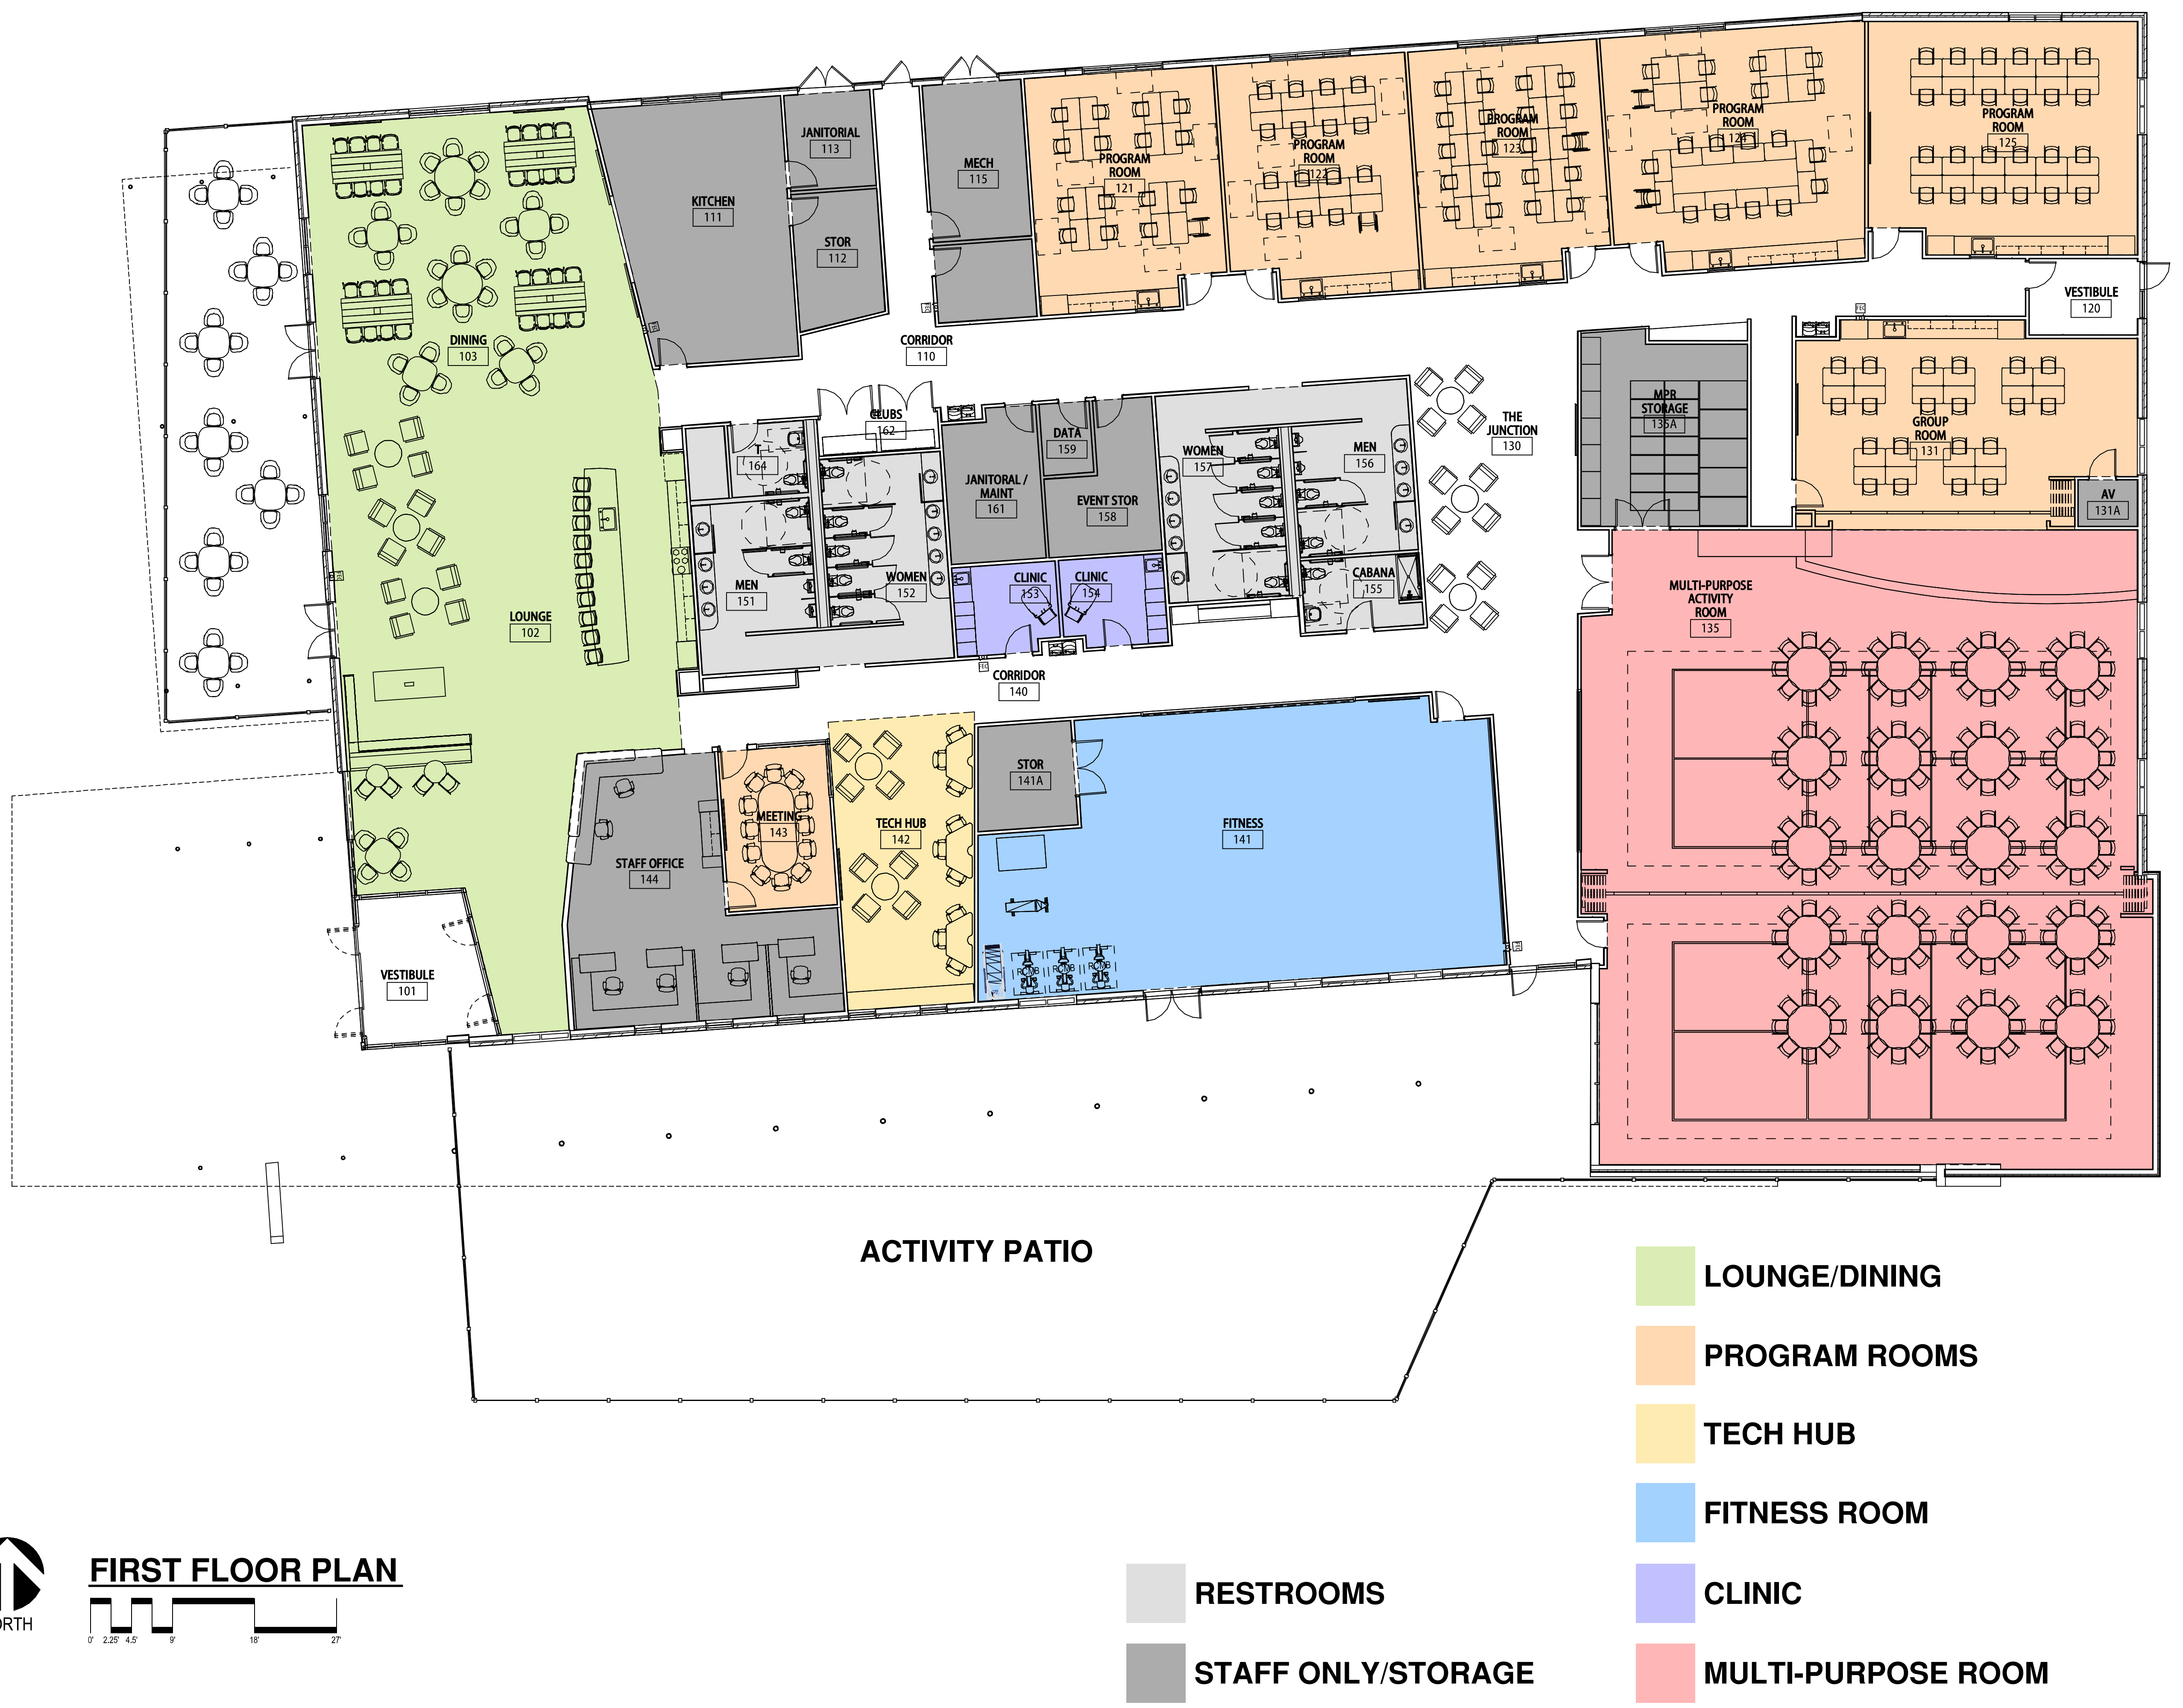

MAIN ENTRY

PROPOSED SITE PLAN

Scan here to help us choose a new name for the senior center.

Scan here to visit the city's project page.

An Innovative Partnership with

VIEW FROM HANCOCK AVE.

Scan here to help us choose a new name for the senior center.