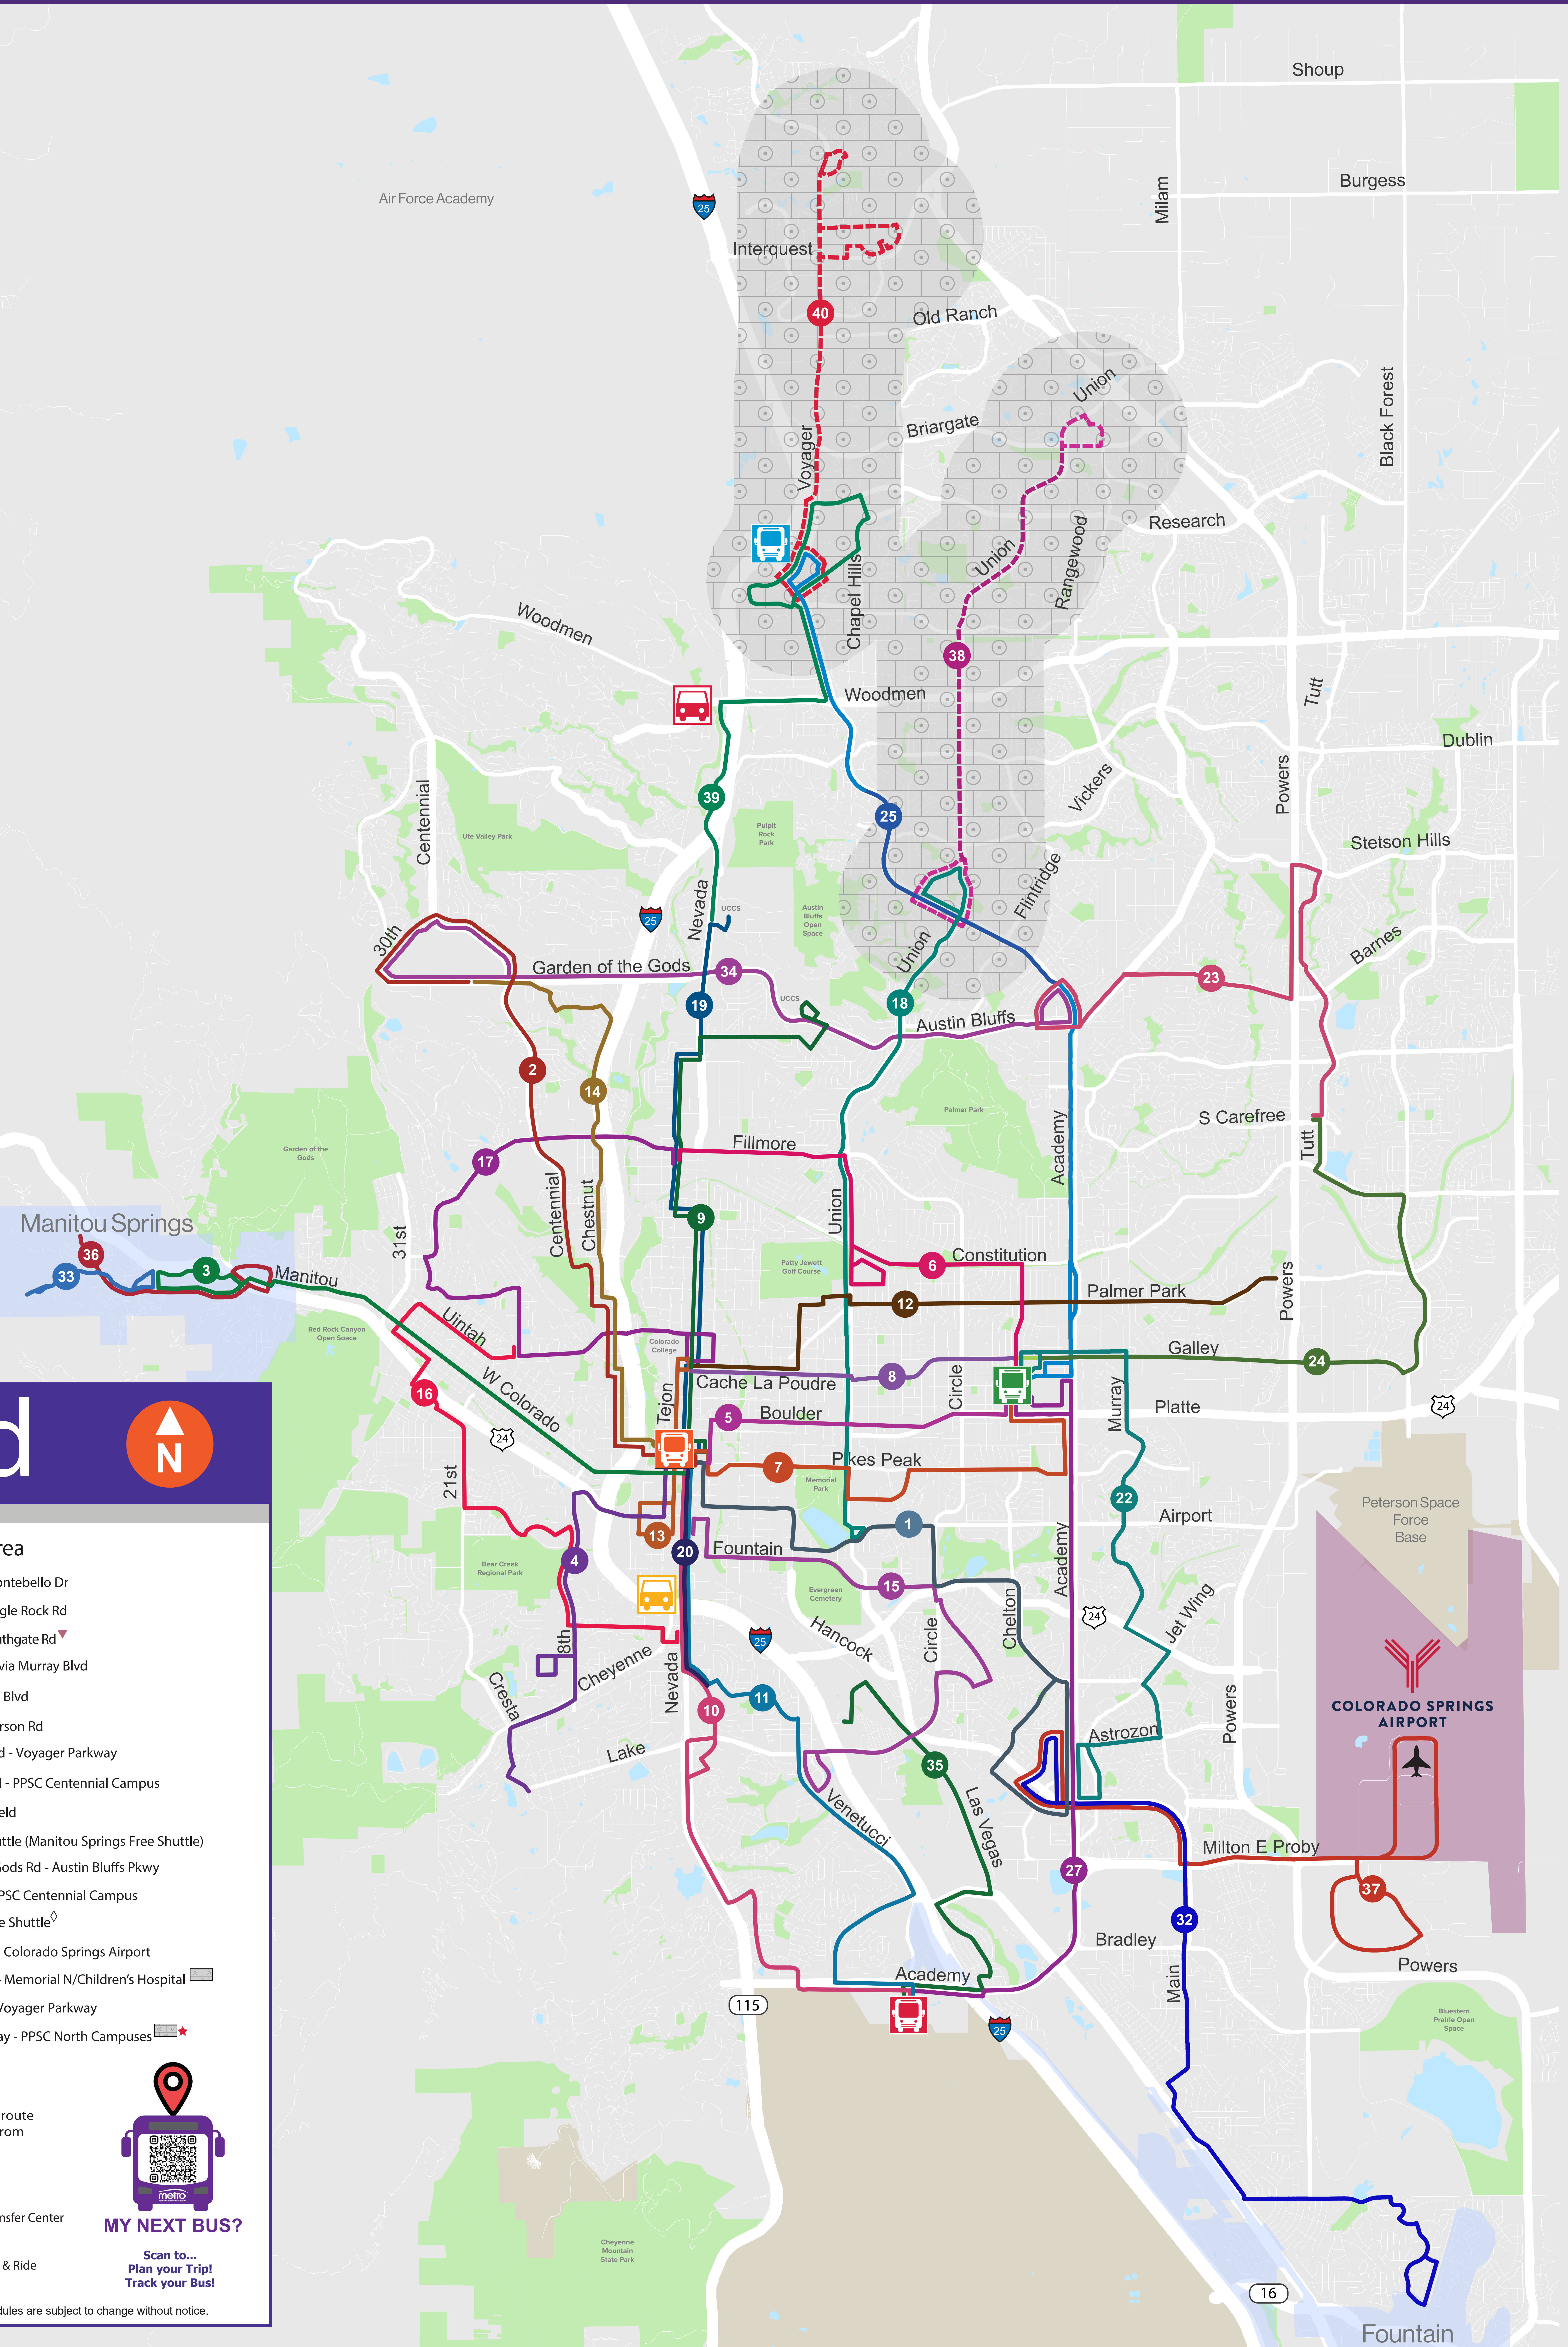

Legend

Route	Service Area	Route	Service Area
1	Hillside - Hancock Plaza	18	Union Blvd - Montebello Dr
2	Centennial Blvd - Garden of the Gods Rd	19	Nevada Ave - Eagle Rock Rd
3	Colorado Ave - Manitou Ave	20	Downtown - Southgate Rd
4	8th St - Broadmoor	22	Southborough via Murray Blvd
5	Boulder St - Citadel Transfer Center	23	Barnes Rd - Tutt Blvd
6	Fillmore St - Citadel Transfer Center	24	Galley Rd - Peterson Rd
7	Pikes Peak Ave - Citadel Transfer Center	25	N Academy Blvd - Voyager Parkway
8	Cache La Poudre - Citadel Transfer Center	27	S Academy Blvd - PPSC Centennial Campus
9	Nevada Ave - UCCS	32	Security-Widefield
10	Hwy 115 - PPSC Centennial Campus	33	Incline/Cog Shuttle (Manitou Springs Free Shuttle)
11	World Arena - PPSC Centennial Campus	34	Garden of the Gods Rd - Austin Bluffs Pkwy
12	Palmer Park Blvd	35	Las Vegas St - PPSC Centennial Campus
13	THE ZEB - Downtown Shuttle	36	Manitou Avenue Shuttle
14	Chestnut St - Garden of the Gods Rd	37	Hancock Plaza - Colorado Springs Airport
15	East Fountain Blvd - Cheyenne Mountain Center	38	Montebello Dr - Memorial N/Children's Hospital
16	Brookside St - Uintah Gardens	39	Corporate Dr - Voyager Parkway
17	19th St - Fillmore St	40	Voyager Parkway - PPSC North Campuses

▼ Route 20 operates only on Saturday and Sunday.
 ◇ Route 36 is a seasonal service operating late April through late September.
 □ Routes 38 and 40 operate deviated fixed route service (indicated by dashed lines on route map). Riders may call 719-385-5702 in advance to request deviations up to 3/4 mile from published routes. Deviations are subject to a \$1 surcharge.
 ★ Route 40 operates only during PPSC's Fall & Spring Academic Calendar.

MY NEXT BUS?

Scan to...
Plan your Trip!
Track your Bus!

Mountain Metro Transit cannot assume responsibility for delays or connection failures. Bus schedules are subject to change without notice.

Please contact us for questions or concerns.